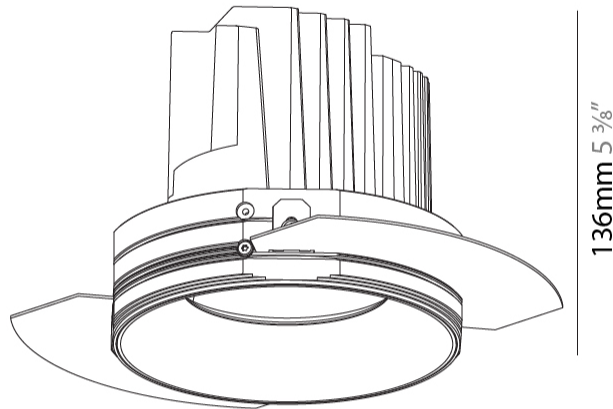

ELECTRICAL

Lamp Type: LED (Zhaga Standard)
Input Wattage (W): 13.2 / 16.5
Total Output Wattage (W): 12.1 / 14.7
Dimming: Tri-Mode (Non-Dimming and Phase Dimming (120Vac only) and 0-10V Dimming)
Driver Included: No
Driver Location: Recessed Housing
Driver Type: Constant Current - Universal
Driver Class: Class 2
Housing: See components
Input Voltage (V): 120 - 277
Constant Current (MA): 350

LED

Number of LEDs: 1
Color Temperature (°K): 2700 / 3000 / 3500 / 4000
Max. Delivered Lumen (lm): 870 / 970 / 1038 / 1060
Nominal Lumen (lm): 960 / 1070 / 1156 / 1180
CRI: >90 CRI
Efficiency (%): 90.5
Lamp Life (hrs): 50000
Upon Request: RGB-W Tunable White Special Color Temperature Special LED

OPTICAL

Reflector°: 10
Adjustability: Rotational 355°; Tilt 10°
Upon Request: Special Beam Angles

RATINGS AND CERTIFICATIONS

Zaneen Group Inc. © 2024, T 1800-388-3382, F 416-247-9319, www.zaneen.com
Certified By: Certified for North American Standards
Available for International specifications by adding "INT" at the end of the existing Model #. For assistance on 'custom' specifications, contact zteam@zaneen.com.
IP Rating: IP20
If a conflict occurs to supply the best product, we reserve the right to change specifications or materials without notice. The most recent specification sheets are found at zaneen.com