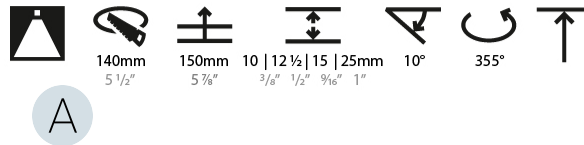

Ø 136mm 5 3/8"